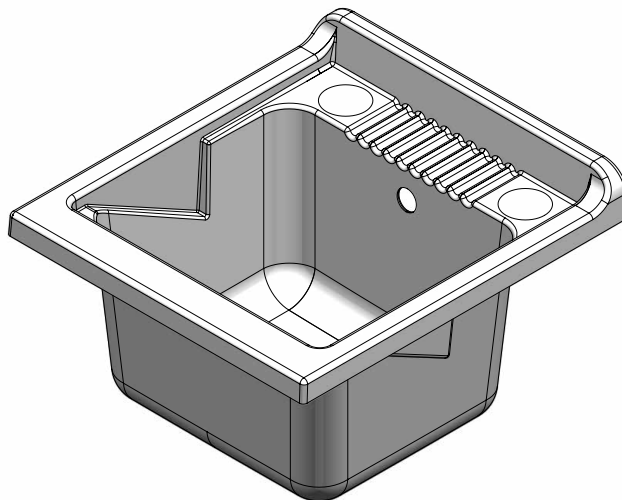

Field of application

Internal installation

Caratteristiche

Mobile: Bilaminato

Maniglia: Nichel spazzolato lucido

Vasca: Materiale plastico, forabile per installazione rubinetto

Sportello: scorrevole, con angoli arrotondati

Asse: Pino verniciato

Scarico: Sifone autopulente con attacco lavatrice, piletta, tappo, troppopieno e particolari inox

Piedini: Regolabili in altezza, 15 mm

Features

Furniture: Bilaminated wood

Handle: Brushed polished nickel

Basin: Plastic material, it can be punched to install the faucet

Door: Sliding, with rounded angles

Washing board: Varnished pine wood

Drain: Self-cleaning siphon with washing-machine coupling, drain, plug and overflow with stainless steel details

Feet: Adjustable height, 15 mm

Art. 2030

Vasca in resina speciale 45x50 cm
Plastic basin 45x50 cm

Dimensioni (mm)- Dimensions (mm)