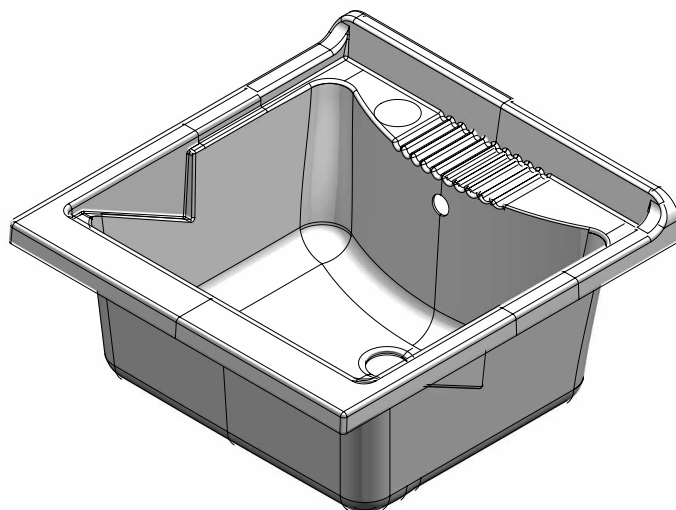

Field of application

Internal installation

Caratteristiche

Mobile: Bilaminato

Maniglia: Nichel spazzolato lucido

Vasca: Materiale plastico, forabile per installazione rubinetto

Sportello: scorrevole, con angoli arrotondati

Asse: Pino verniciato

Scarico: Sifone autopulente con attacco lavatrice, piletta, tappo, troppopieno e particolari inox

Piedini: Regolabili in altezza, 15 mm

Features

Furniture: Bilaminated wood

Handle: Brushed polished nickel

Basin: Plastic material, it can be punched to install the faucet

Door: Sliding, with rounded angles

Washing board: Varnished pine wood

Drain: Self-cleaning siphon with washing-machine coupling, drain, plug and overflow with stainless steel details

Feet: Adjustable height, 15 mm

Art. 2031

Vasca in resina speciale 60x60 cm
Plastic basin 60x60 cm

Dimensioni (mm)- Dimensions (mm)