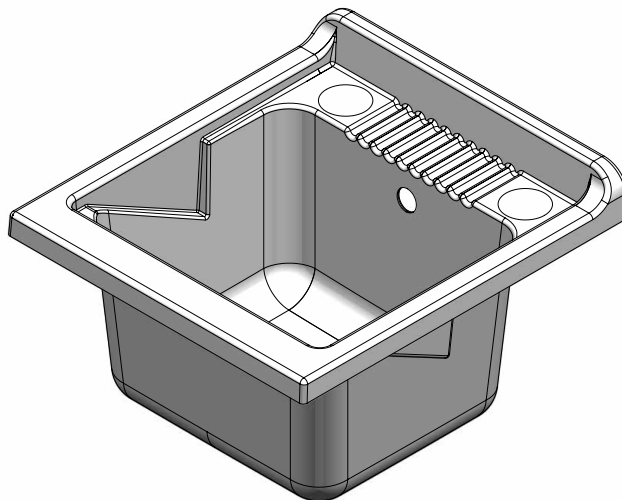

Caratteristiche

Mobile: Bilaminato

Maniglia: Nichel spazzolato lucido

Vasca: Materiale plastico, forabile per installazione rubinetto

Sportelli: con angoli arrotondati

Asse: Pino verniciato

Scarico: Sifone autopulente con attacco lavatrice, pileta, tappo, troppopieno e particolari inox

Piedini: Regolabili in altezza, 15 mm

Zoccolo estraibile per una facile pulizia: in PVC, ricoperto con lamina in alluminio

Cerniere: a chiusura rallentata

Pianale salvafondo: in alluminio

Features

Furniture: Bilaminated wood

Handle: Brushed polished nickel

Basin: Plastic material, it can be punched to install the faucet

Door: With rounded angles

Washing board: Varnished pine wood

Drain: Self-cleaning siphon with washing-machine coupling, drain, plug and overflow with stainless steel details

Feet: Adjustable height, 15 mm

Removable base for an easier cleaning: made of PVC, with aluminum laminated finish

Hinges: with soft closing

Aluminum lower tray

Art. 2030

Vasca in resina speciale 45x50 cm
Plastic basin 45x50 cm