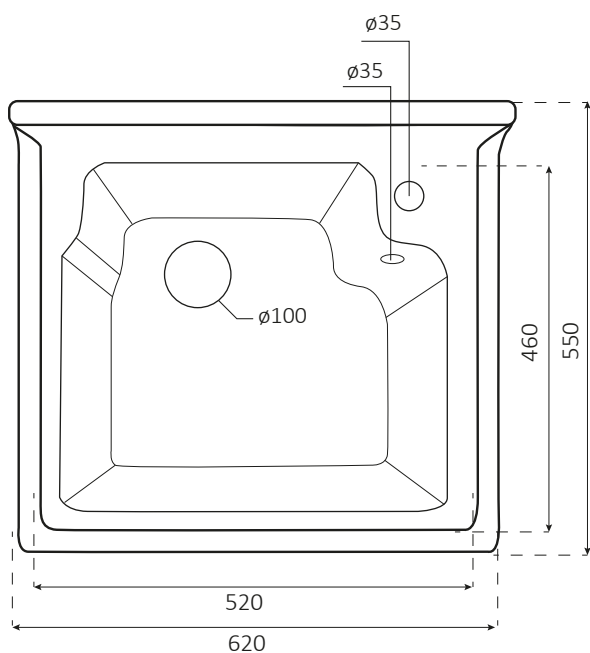

Art. 2028K

AMPHORA

Vasca in ceramica 62x55 cm
Ceramic basin 62x55 cm

Dimensioni (mm)- Dimensions (mm)

Misure esterne vasca
External dimensions

Misure interne vasca
Internal dimensions