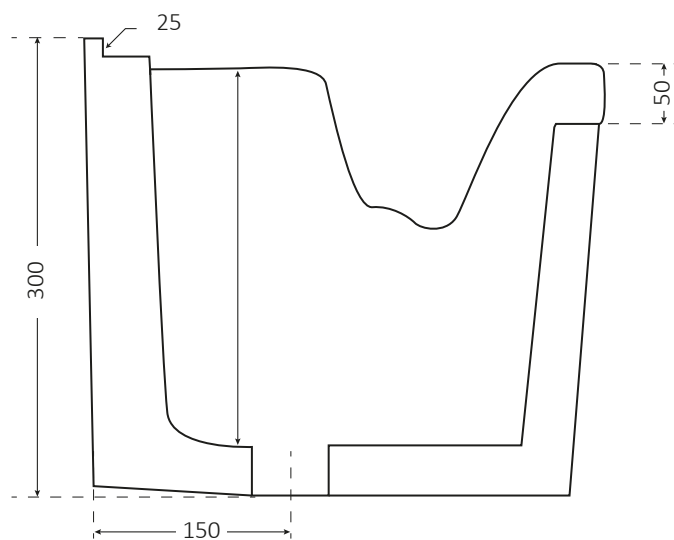

Art. 2028K

AMPHORA

Vasca in ceramica 62x55 cm
Ceramic basin 62x55 cm

Dimensioni (mm)- Dimensions (mm)

Misure esterne vasca
External dimensions

Misure interne vasca
Internal dimensions