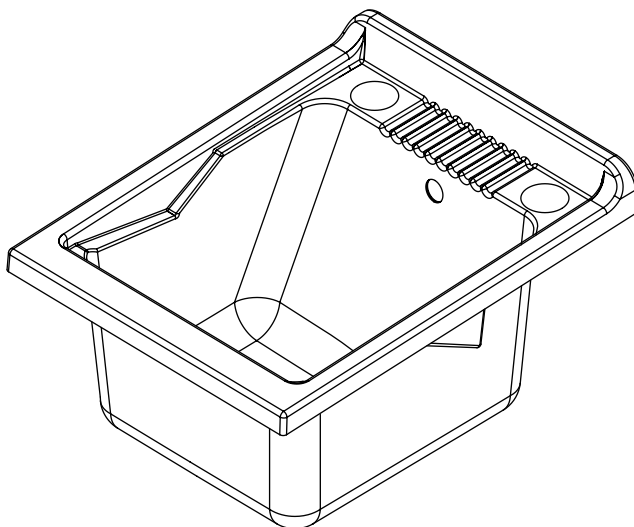

Maniglie e piedini: Finitura satinata

Vasca: Materiale plastico, forabile per installazione rubinetto

Sportelli: Con angoli squadrati

Asse: Resina plastica

Scarico: Sifone autopulente con attacco lavatrice, piletta, tappo e troppopieno

Features

Furniture: Bilaminated wood

Handles and feet: Satin finish

Basin: Plastic material, it can be punched to install the faucet

Doors: With squared angles

Washing board: Plastic resin

Drain: Self-cleaning siphon with washing-machine coupling, drain, plug and overflow

Art. 2029

Vasca in resina speciale 45x60 cm
Plastic basin 45x60 cm

Dimensioni (mm)- Dimensions (mm)