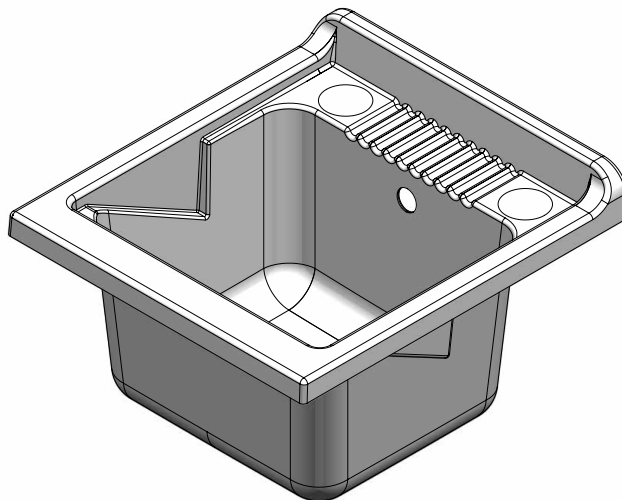

Pratika

Art. 3006SB

Campo di applicazione

Installazione interna

Field of application

Internal installation

Caratteristiche

Mobile: Bilaminato

Maniglie e piedini: Finitura satinata

Vasca: Materiale plastico, forabile per installazione rubinetto

Sportelli: Con angoli squadrati

Asse: Resina plastica

Scarico: Sifone autopulente con attacco lavatrice, piletta, tappo e troppopieno

Features

Furniture: Bilaminated wood

Handles and feet: Satin finish

Basin: Plastic material, it can be punched to install the faucet

Doors: With squared angles

Washing board: Plastic resin

Drain: Self-cleaning siphon with washing-machine coupling, drain, plug and overflow

Art. 2030

AMPHORA

Vasca in resina speciale 45x50 cm
Plastic basin 45x50 cm

Dimensioni (mm) - Dimensions (mm)