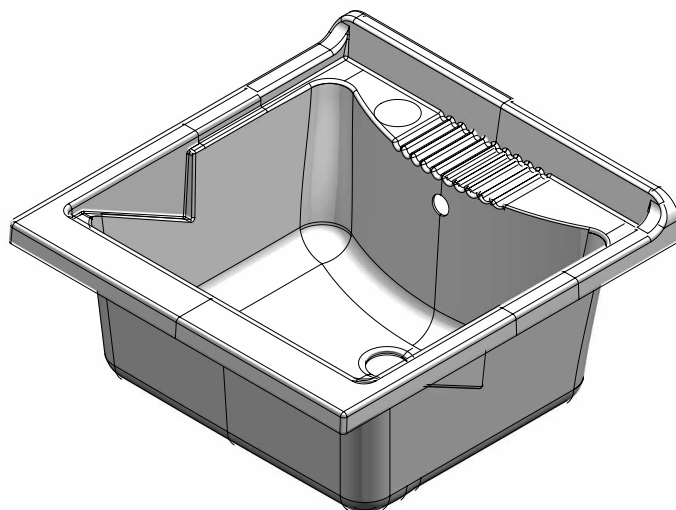

Pratika

Art. 3007SB

Campo di applicazione

Installazione interna

Field of application

Internal installation

Caratteristiche

Mobile: Bilaminato

Maniglie e piedini: Finitura satinata

Vasca: Materiale plastico, forabile per installazione rubinetto

Sportelli: Con angoli squadrati

Asse: Resina plastica

Scarico: Sifone autopulente con attacco lavatrice, pileta, tappo e troppopieno

Features

Furniture: Bilaminated wood

Handles and feet: Satin finish

Basin: Plastic material, it can be punched to install the faucet

Doors: With squared angles

Washing board: Plastic resin

Drain: Self-cleaning siphon with washing-machine coupling, drain, plug and overflow

Art. 2031

AMPHORA

Vasca in resina speciale 60x60 cm
Plastic basin 60x60 cm

Dimensioni (mm)- Dimensions (mm)