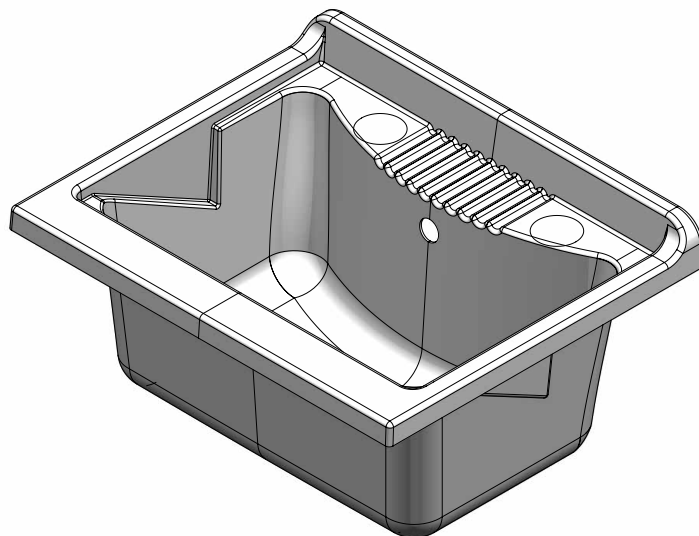

Pratika

Art. 3009SB

Campo di applicazione

Installazione interna

Field of application

Internal installation

Caratteristiche

Mobile: Bilaminato

Maniglie e piedini: Finitura satinata

Vasca: Materiale plastico, forabile per installazione rubinetto

Sportelli: Con angoli squadrati

Asse: Resina plastica

Scarico: Sifone autopulente con attacco lavatrice, piletta, tappo e troppopieno

Features

Furniture: Bilaminated wood

Handles and feet: Satin finish

Basin: Plastic material, it can be punched to install the faucet

Doors: With squared angles

Washing board: Plastic resin

Drain: Self-cleaning siphon with washing-machine coupling, drain, plug and overflow

Art. 2032

Vasca in resina speciale 60x45 cm
Plastic basin 60x45 cm

Dimensioni (mm)- Dimensions (mm)