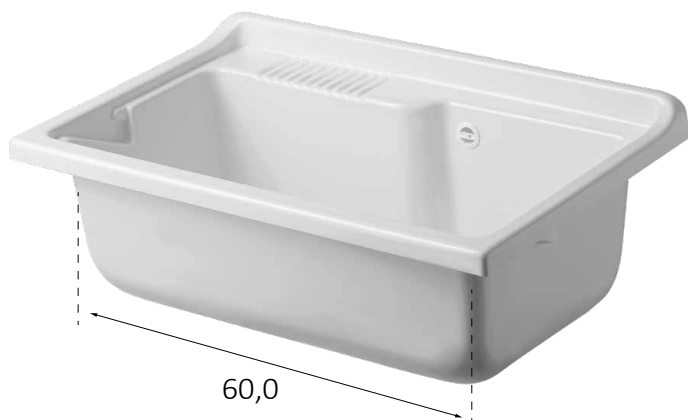

Pratika

Art. 3010SB

Campo di applicazione

Installazione interna

Field of application

Internal installation

Caratteristiche

Mobile: Bilaminato

Maniglie e piedini: Finitura satinata

Vasca: Materiale plastico, forabile per installazione rubinetto

Sportelli: Con angoli squadrati

Asse: Resina plastica

Scarico: Sifone autopulente con attacco lavatrice, piletta, tappo e troppopieno

Features

Furniture: Bilaminated wood

Handles and feet: Satin finish

Basin: Plastic material, it can be punched to install the faucet

Doors: With squared angles

Washing board: Plastic resin

Drain: Self-cleaning siphon with washing-machine coupling, drain, plug and overflow

Art. 2033

AMPHORA

Vasca in resina speciale 80x50 cm, tutta vasca
Plastic basin 80x50 cm, one basin

Dimensioni (cm)- *Dimensions (cm)*