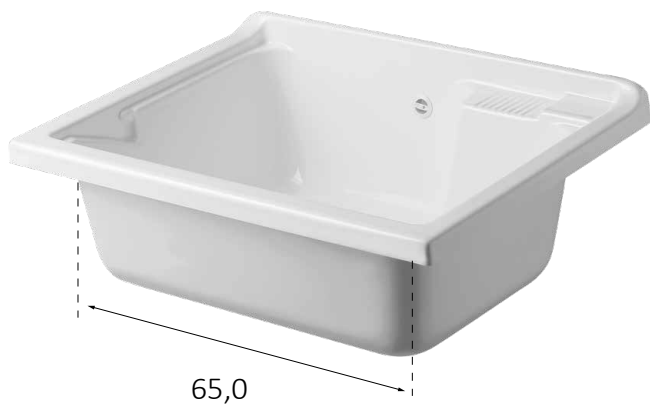

Pratika

Art. 3013SB

Campo di applicazione

Installazione interna

Field of application

Internal installation

Caratteristiche

Mobile: Bilaminato

Maniglie e piedini: Finitura satinata

Vasca: Materiale plastico, forabile per installazione rubinetto

Sportelli: Con angoli squadrati

Asse: Resina plastica

Scarico: Sifone autopulente con attacco lavatrice, piletta, tappo e troppopieno

Features

Furniture: Bilaminated wood

Handles and feet: Satin finish

Basin: Plastic material, it can be punched to install the faucet

Doors: With squared angles

Washing board: Plastic resin

Drain: Self-cleaning siphon with washing-machine coupling, drain, plug and overflow

Art. 2021

AMPHORA

Vasca in resina speciale 75x60 cm, tutta vasca
Plastic basin 75x60 cm, one basin

Dimensioni (cm)- *Dimensions (cm)*