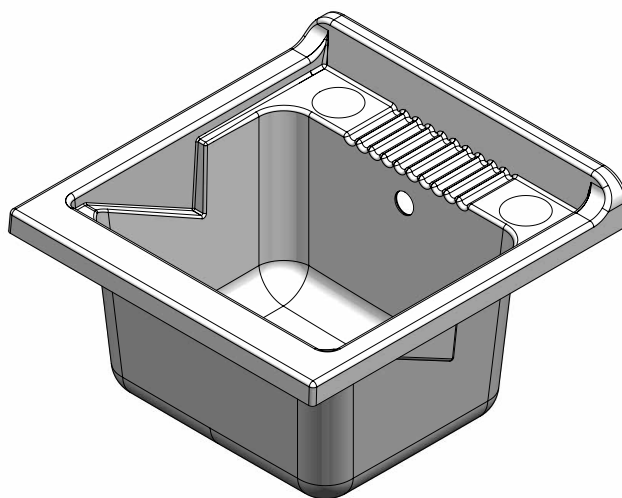

Compact

Art. 4003

Art. 4003K **KIT**

Campo di applicazione

Installazione interna o esterna

Field of application

Internal or external installation

Caratteristiche

Mobile: Resina plastica resistente all'acqua

Anta: Serrrandina

Vasca: Materiale plastico, forabile per installazione rubinetto

Asse: Resina plastica

Scarico: Sifone autopulente con attacco lavatrice, pileta, tappo, troppopieno e particolari inox

Piedini: Regolabili in altezza, 15 mm

Features

Furniture: Plastic material water-proof

Door: Sliding shutter

Basin: Plastic material, it can be punched to install the faucet

Washing board: Plastic resin

Drain: Self-cleaning siphon with washing-machine coupling, drain, plug and overflow with stainless steel details

Feet: Adjustable height, 15 mm

Art. 2023

AMPHORA

Vasca in resina speciale 50x50 cm
Plastic basin 50x50 cm

Dimensioni (mm)- Dimensions (mm)