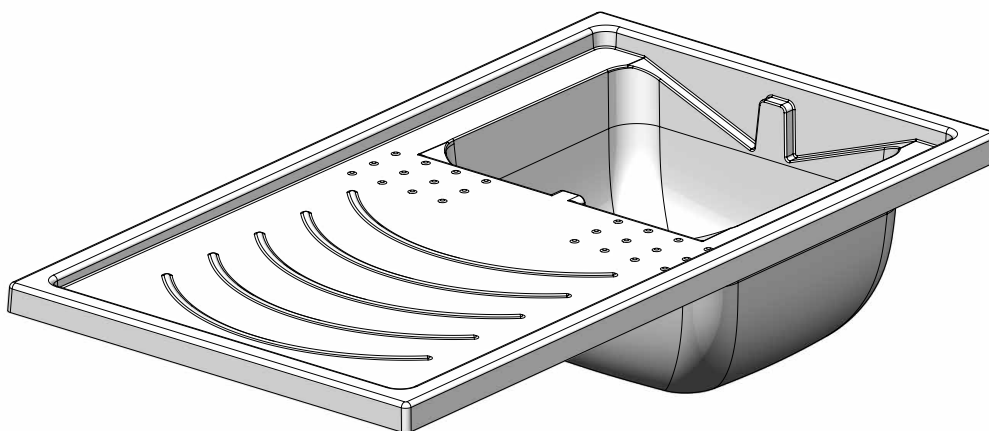

Mobile: Resina plastica resistente all'acqua

Anta: Serrandina

Vasca: Materiale plastico, forabile per installazione rubinetto

Asse: Resina plastica

Scarico: Sifone autopulente con attacco lavatrice, pileta, tappo e troppopieno

Piedini: Regolabili in altezza, 15 mm

Features

Furniture: Plastic material water-proof

Door: Sliding shutter

Basin: Plastic material, it can be punched to install the faucet

Washing board: Plastic resin

Drain: Self-cleaning siphon with washing-machine coupling, drain, plug and overflow

Feet: Adjustable height, 15 mm

Art. 2035

Vasca coprilavatrice in resina speciale 109x60 cm
Plastic basin with washing-machine cover 109x60 cm

Dimensioni (mm)- Dimensions (mm)