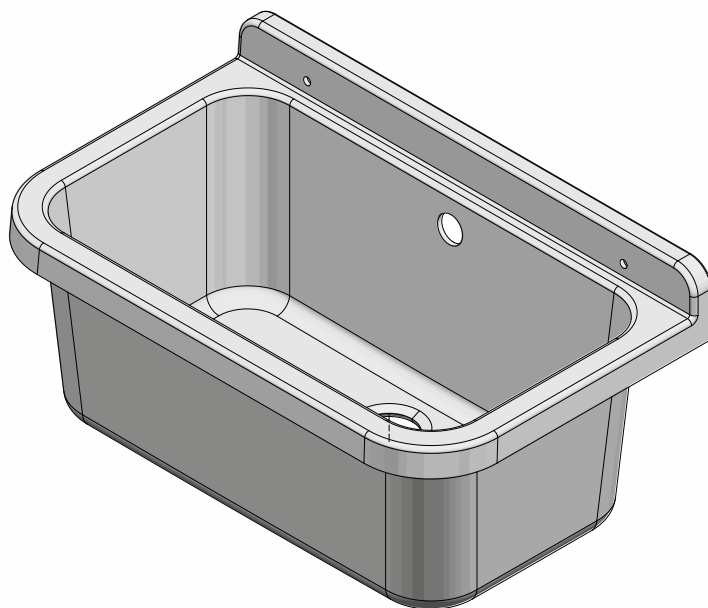

## Caratteristiche

**Mobile:** PVC

**Vasca:** Materiale plastico, forabile per installazione rubinetto

**Scarico:** Sifone autopulente con attacco lavatrice, pileta, tappo, troppopieno e particolari inox

## Features

**Furniture:** PVC

**Basin:** Plastic material, it can be punched to install the faucet

**Drain:** Self-cleaning siphon with washing-machine coupling, drain, plug and overflow with stainless steel details

Art. 2051A

AMPHORA

Vasca pilozzo 55  
Pilozzo basin 55

Dimensioni (mm)- Dimensions (mm)