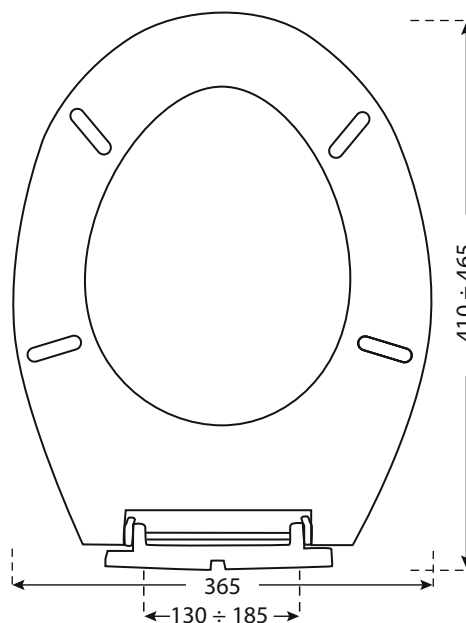

Boxer

Art. 1104 - 1104X

Dimensioni (mm) - Dimensions (mm)

Sedile wc universale
Fissaggio rapido e sicuro
Anatomico, infrangibile, igienico, riciclabile al 100%

Universal toilet seat
Fast and safe fixing
Anatomic, unbreakable, hygienic, 100% recyclable

Caratteristiche tecniche

Materiale: resina infrangibile polipropilene
Peso: 1,700 Kg
Cerniera: cerniera uniblock (art. 1104) o
cerniere in acciaio inox (art. 1104X)

Technical features

Material: unbreakable polypropylene resin
Weight: 1,700 Kg
Hinge: uniblock hinge (art. 1104) or
stainless steel hinges (Art. 1109X)

Articoli

1104 Sedile Boxer bianco, con cerniera uniblock regolabile

1104X Sedile Boxer bianco, con cerniere in acciaio inox

Items

1104 White wc seat cover Boxer, with adjustable uniblock hinge

1104X White wc seat cover Boxer, with stainless steel hinges