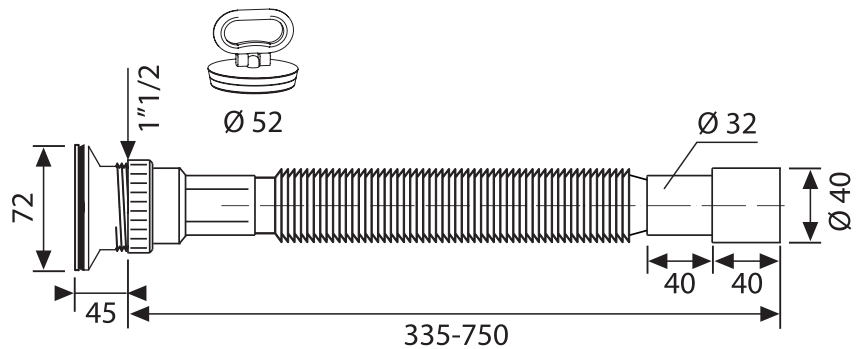

# Tubo estensibile con piletta

## Extensible pipe with drain

Tubo estensibile-comprimibile in polipropilene, con ghiera in plastica  
 Completo di piletta  $\varnothing 70$ , con tappo maniglia  
 Adatto a lavello inox

*Flexible-extensible pipes made of PP, with plastic nut  
 Complete with drain  $\varnothing 70$ , with handle plug  
 Suitable for stainless steel washbasin*

<b>Art.</b>
<b>C1X8P3C2</b>
Raccordo: 1"1/2
Uscita: $\varnothing 32-40$
Connection: 1"1/2
Outlet: $\varnothing 32-40$

<b>Art.</b>
<b>C1X9P3C2</b>
Raccordo: 1"1/2
Uscita: $\varnothing 40-50$
Connection: 1"1/2
Outlet: $\varnothing 40-50$