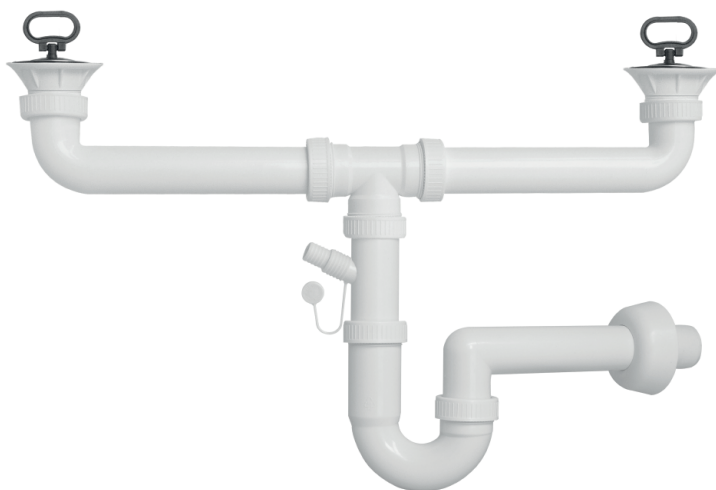

# Art. C2UWP32C2

Sifone di scarico adatto a lavelli in ceramica  
 Forma a U, a due vie, completo di attacco lavastoviglie  
 Completo di due pilette  $\varnothing 80$ , con tappo maniglia

*Siphon suitable for fire-clay washbasins  
 U shape, two ways, with dishwasher coupling  
 Complete with two drains  $\varnothing 80$ , with handle plug*

**Raccordo: 1"1/2**  
**Uscita:  $\varnothing 40$**   
**Connection: 1"1/2**  
**Outlet:  $\varnothing 40$**