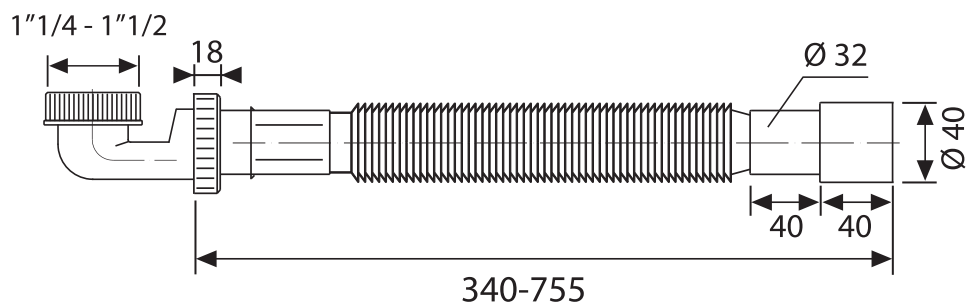

Tubeo estensibile - ghiera in plastica

Extensible pipe - plastic nut

Tubi estensibili-comprimibili in polipropilene, con curva a 90° e ghiera in plastica

Flexible-extensible pipes made of PP, with 90° bend and plastic nut

C1X17

Raccordo: 1"1/4 - 1"1/2
Uscita: ø32-40

Connection: 1"1/4 - 1"1/2
Outlet: ø32-40

C1X18

Raccordo: 1"1/4 - 1"1/2
Uscita: ø40-50

Connection: 1"1/4 - 1"1/2
Outlet: ø40-50

C1X19

Raccordo: 1"1/2
Uscita: Ø32-40

Connection: 1"1/2
Outlet: Ø32-40

C1X20

Raccordo: 1"1/2
Uscita: Ø40-50

Connection: 1"1/2
Outlet: Ø40-50