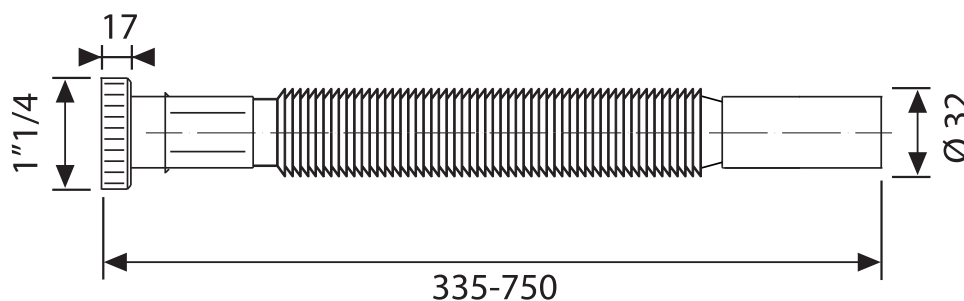

Tubeo estensibile - ghiera in plastica

Extensible pipe - plastic nut

Tubi estensibili-comprimibili in polipropilene, con ghiera in plastica

Flexible-extensible pipes made of PP, with plastic nut

C1X2

Raccordo: 1"
Uscita: $\varnothing 32$

Connection: 1"
Outlet: $\varnothing 32$

C1X3

Raccordo: 1 1/4"
Uscita: $\varnothing 32$

Connection: 1 1/4"
Outlet: $\varnothing 32$

C1X4
 Raccordo: 1"1/4
 Uscita: ø32-40
 Connection: 1"1/4
 Outlet: ø32-40

C1X6
 Raccordo: 1"1/2
 Uscita: ø32
 Connection: 1"1/2
 Outlet: ø32

C1X8
 Raccordo: 1"1/2
 Uscita: ø32-40
 Connection: 1"1/2
 Outlet: ø32-40

C1X9
 Raccordo: 1"1/2
 Uscita: ø40-50
 Connection: 1"1/2
 Outlet: ø40-50