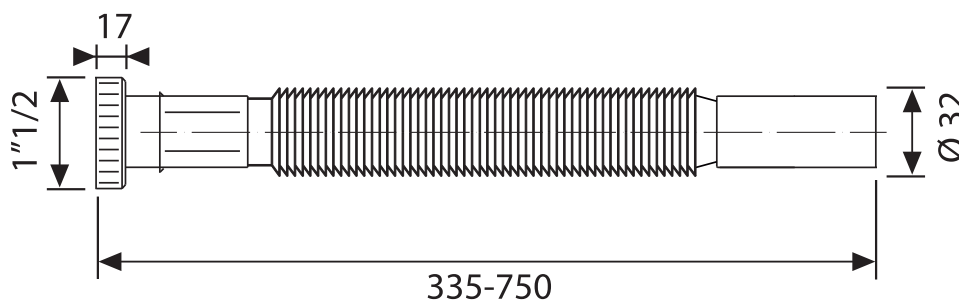

Tubeo estensibile - ghiera in plastica

Extensible pipe - plastic nut

Tubi estensibili-comprimibili in polipropilene, con ghiera in plastica

Flexible-extensible pipes made of PP, with plastic nut

C1X2

Raccordo: 1"
Uscita: $\varnothing 32$

Connection: 1"
Outlet: $\varnothing 32$

C1X3

Raccordo: 1 1/4"
Uscita: $\varnothing 32$

Connection: 1 1/4"
Outlet: $\varnothing 32$

C1X4
 Raccordo: 1"1/4
 Uscita: ø32-40
 Connection: 1"1/4
 Outlet: ø32-40

C1X6
 Raccordo: 1"1/2
 Uscita: ø32
 Connection: 1"1/2
 Outlet: ø32

C1X8
 Raccordo: 1"1/2
 Uscita: ø32-40
 Connection: 1"1/2
 Outlet: ø32-40

C1X9
 Raccordo: 1"1/2
 Uscita: ø40-50
 Connection: 1"1/2
 Outlet: ø40-50