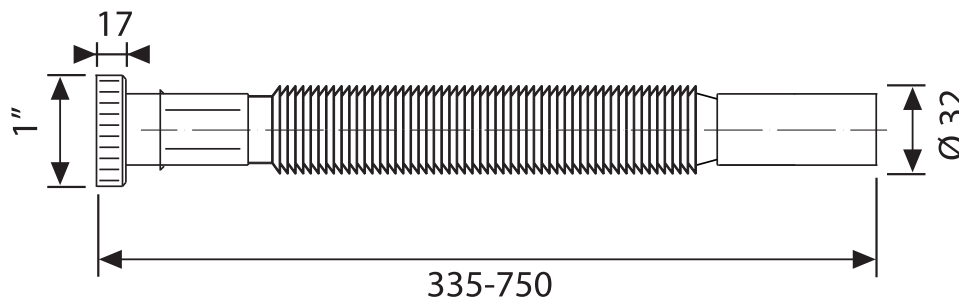

Tubeo estensibile - ghiera in plastica

Extensible pipe - plastic nut

Tubi estensibili-comprimibili in polipropilene, con ghiera in plastica

Flexible-extensible pipes made of PP, with plastic nut

C1X2

Raccordo: 1"
Uscita: $\varnothing 32$

Connection: 1"
Outlet: $\varnothing 32$

C1X3

Raccordo: 1 1/4"
Uscita: $\varnothing 32$

Connection: 1 1/4"
Outlet: $\varnothing 32$

C1X4
 Raccordo: 1"1/4
 Uscita: ø32-40
 Connection: 1"1/4
 Outlet: ø32-40

C1X6
 Raccordo: 1"1/2
 Uscita: ø32
 Connection: 1"1/2
 Outlet: ø32

C1X8
 Raccordo: 1"1/2
 Uscita: ø32-40
 Connection: 1"1/2
 Outlet: ø32-40

C1X9
 Raccordo: 1"1/2
 Uscita: ø40-50
 Connection: 1"1/2
 Outlet: ø40-50