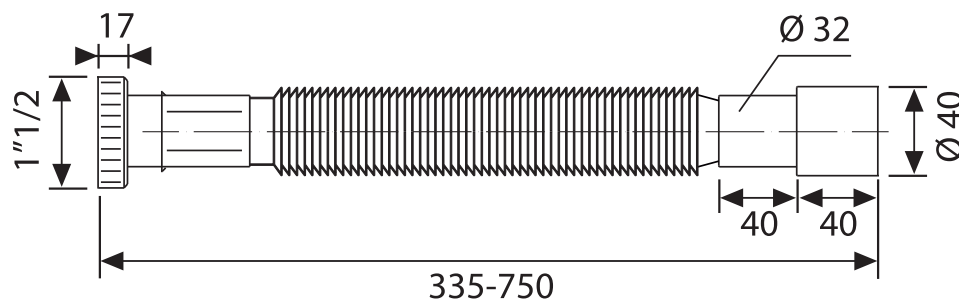

Tubeo estensibile - ghiera in plastica

Extensible pipe - plastic nut

Tubi estensibili-comprimibili in polipropilene, con ghiera in plastica

Flexible-extensible pipes made of PP, with plastic nut

C1X2

Raccordo: 1"
Uscita: $\varnothing 32$

Connection: 1"
Outlet: $\varnothing 32$

C1X3

Raccordo: 1 1/4"
Uscita: $\varnothing 32$

Connection: 1 1/4"
Outlet: $\varnothing 32$

C1X4
 Raccordo: 1"1/4
 Uscita: ø32-40
 Connection: 1"1/4
 Outlet: ø32-40

C1X6
 Raccordo: 1"1/2
 Uscita: ø32
 Connection: 1"1/2
 Outlet: ø32

C1X8
 Raccordo: 1"1/2
 Uscita: ø32-40
 Connection: 1"1/2
 Outlet: ø32-40

C1X9
 Raccordo: 1"1/2
 Uscita: ø40-50
 Connection: 1"1/2
 Outlet: ø40-50