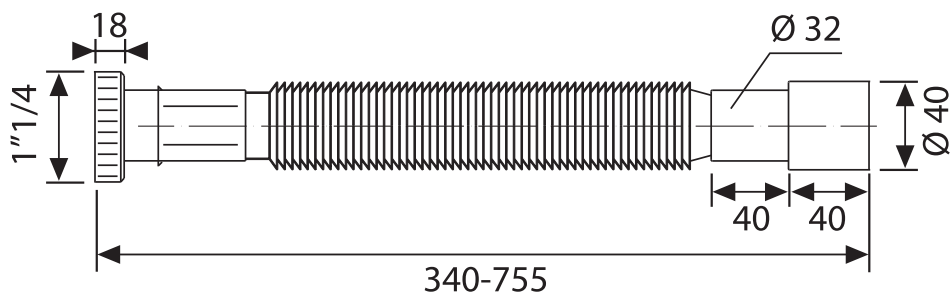

Tubeo estensibile - ghiera in plastica

Extensible pipe - plastic nut

Tubi estensibili-comprimibili in polipropilene, con ghiera in plastica

Flexible-extensible pipes made of PP, with plastic nut

C1X2

Raccordo: 1"
Uscita: $\varnothing 32$

Connection: 1"
Outlet: $\varnothing 32$

C1X3

Raccordo: 1 1/4"
Uscita: $\varnothing 32$

Connection: 1 1/4"
Outlet: $\varnothing 32$

C1X4
 Raccordo: 1"1/4
 Uscita: ø32-40
 Connection: 1"1/4
 Outlet: ø32-40

C1X6
 Raccordo: 1"1/2
 Uscita: ø32
 Connection: 1"1/2
 Outlet: ø32

C1X8
 Raccordo: 1"1/2
 Uscita: ø32-40
 Connection: 1"1/2
 Outlet: ø32-40

C1X9
 Raccordo: 1"1/2
 Uscita: ø40-50
 Connection: 1"1/2
 Outlet: ø40-50